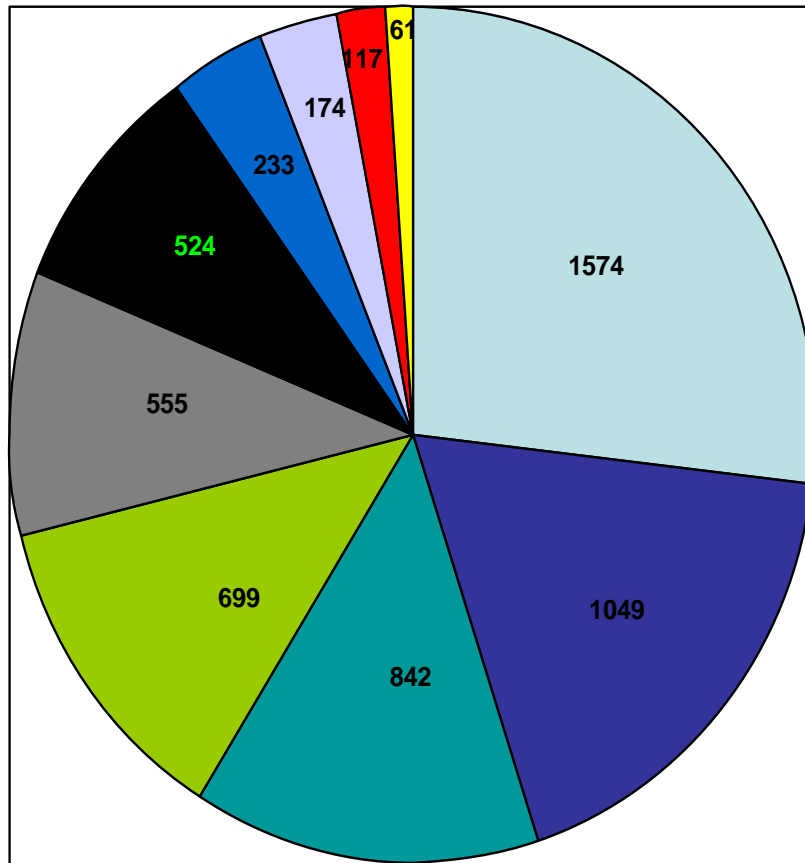

Specialist Trainings of the Incest Trauma Center – Belgrade: Trainees' Structure 1994 – 2009

5828 employees from 431 organizations/institutions

O
s
t
a
a

Specialist Trainings of the Incest Trauma Center – Belgrade: Trainees' Structure 1994 – 2009

5828 employees from 431 organizations/institutions

O
S
t
a
a

O
s
t
a

Specialist Trainings of the Incest Trauma Center – Belgrade: Trainees' Structure 1994 – 2009

5828 employees from 431 organizations/institutions

Specialist Trainings of the Incest Trauma Center – Belgrade: Trainees' Structure 1994 – 2009

5828 employees from 431 organizations/institutions