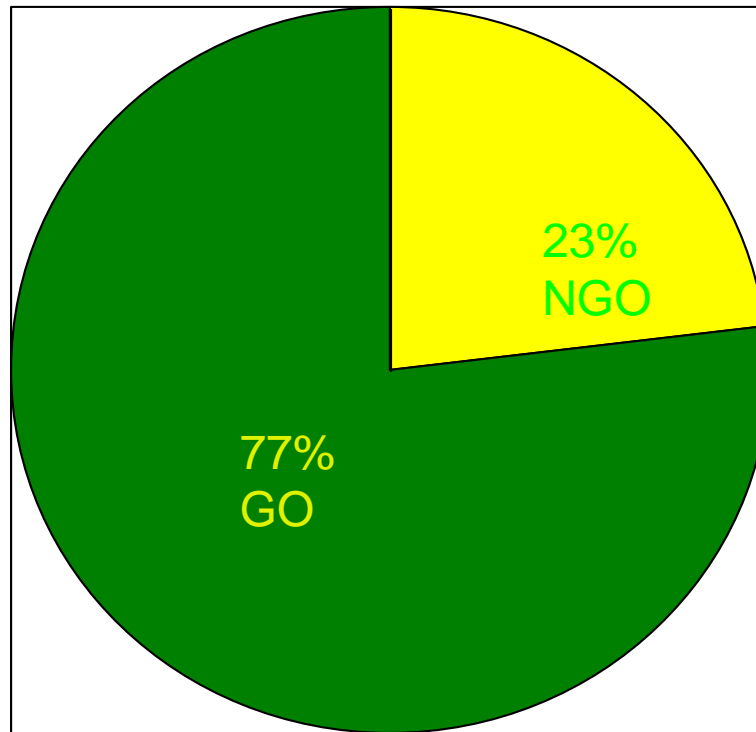

Specialist Trainings of the Incest Trauma Center – Belgrade: Trainees' Structure 1994 – 2009

5828 employees from 431 organizations/institutions

O
s
t
a
a

Specialist Trainings of the Incest Trauma Center – Belgrade: Trainees' Structure 1994 – 2009

5828 employees from 431 organizations/institutions

O
S
t
a
a

O
s
t
a

Specialist Trainings of the Incest Trauma Center – Belgrade: Trainees' Structure 1994 – 2009

5828 employees from 431 organizations/institutions

Specialist Trainings of the Incest Trauma Center – Belgrade: Trainees' Structure 1994 – 2009

5828 employees from 431 organizations/institutions