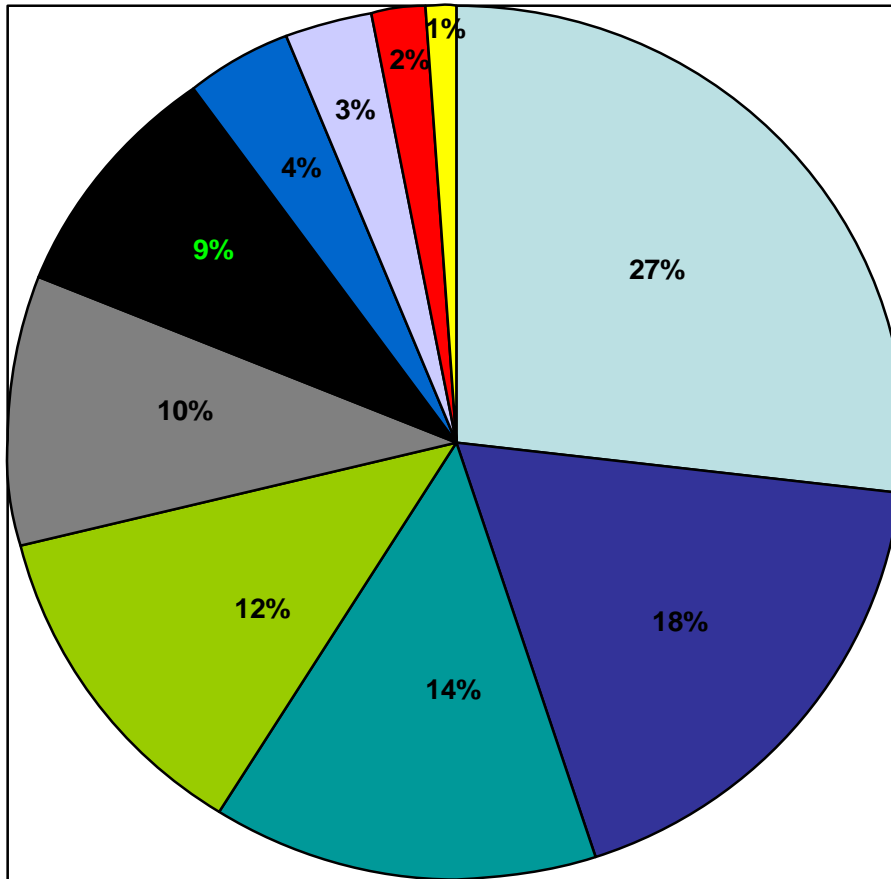

Specialist Trainings of the Incest Trauma Center – Belgrade: Trainees' Structure 1994 – 2009

5828 employees from 431 organizations/institutions

O
s
t
a
a

Specialist Trainings of the Incest Trauma Center – Belgrade: Trainees' Structure 1994 – 2009

5828 employees from 431 organizations/institutions

O
S
t
a
a

O
s
t
a

Specialist Trainings of the Incest Trauma Center – Belgrade: Trainees' Structure 1994 – 2009

5828 employees from 431 organizations/institutions